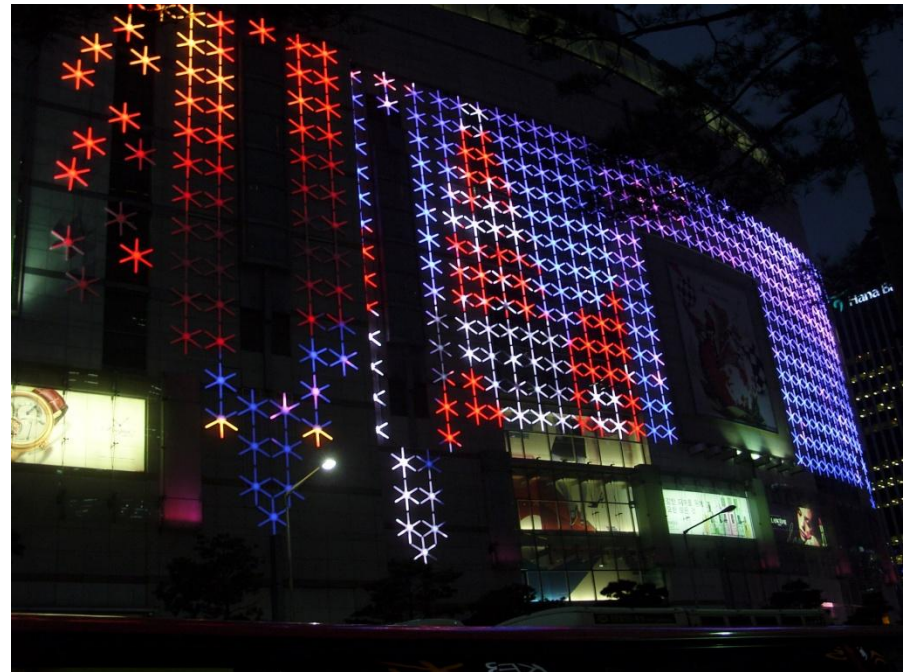

Architectural Projects with LED

Exclusive Representative of :

C&C GLOBAL
CORPORATION S.A.C.

Lotte Department Store (Vissem References)

Lotte Department Store (Vissem References)

Lighthouse (Vissem References)